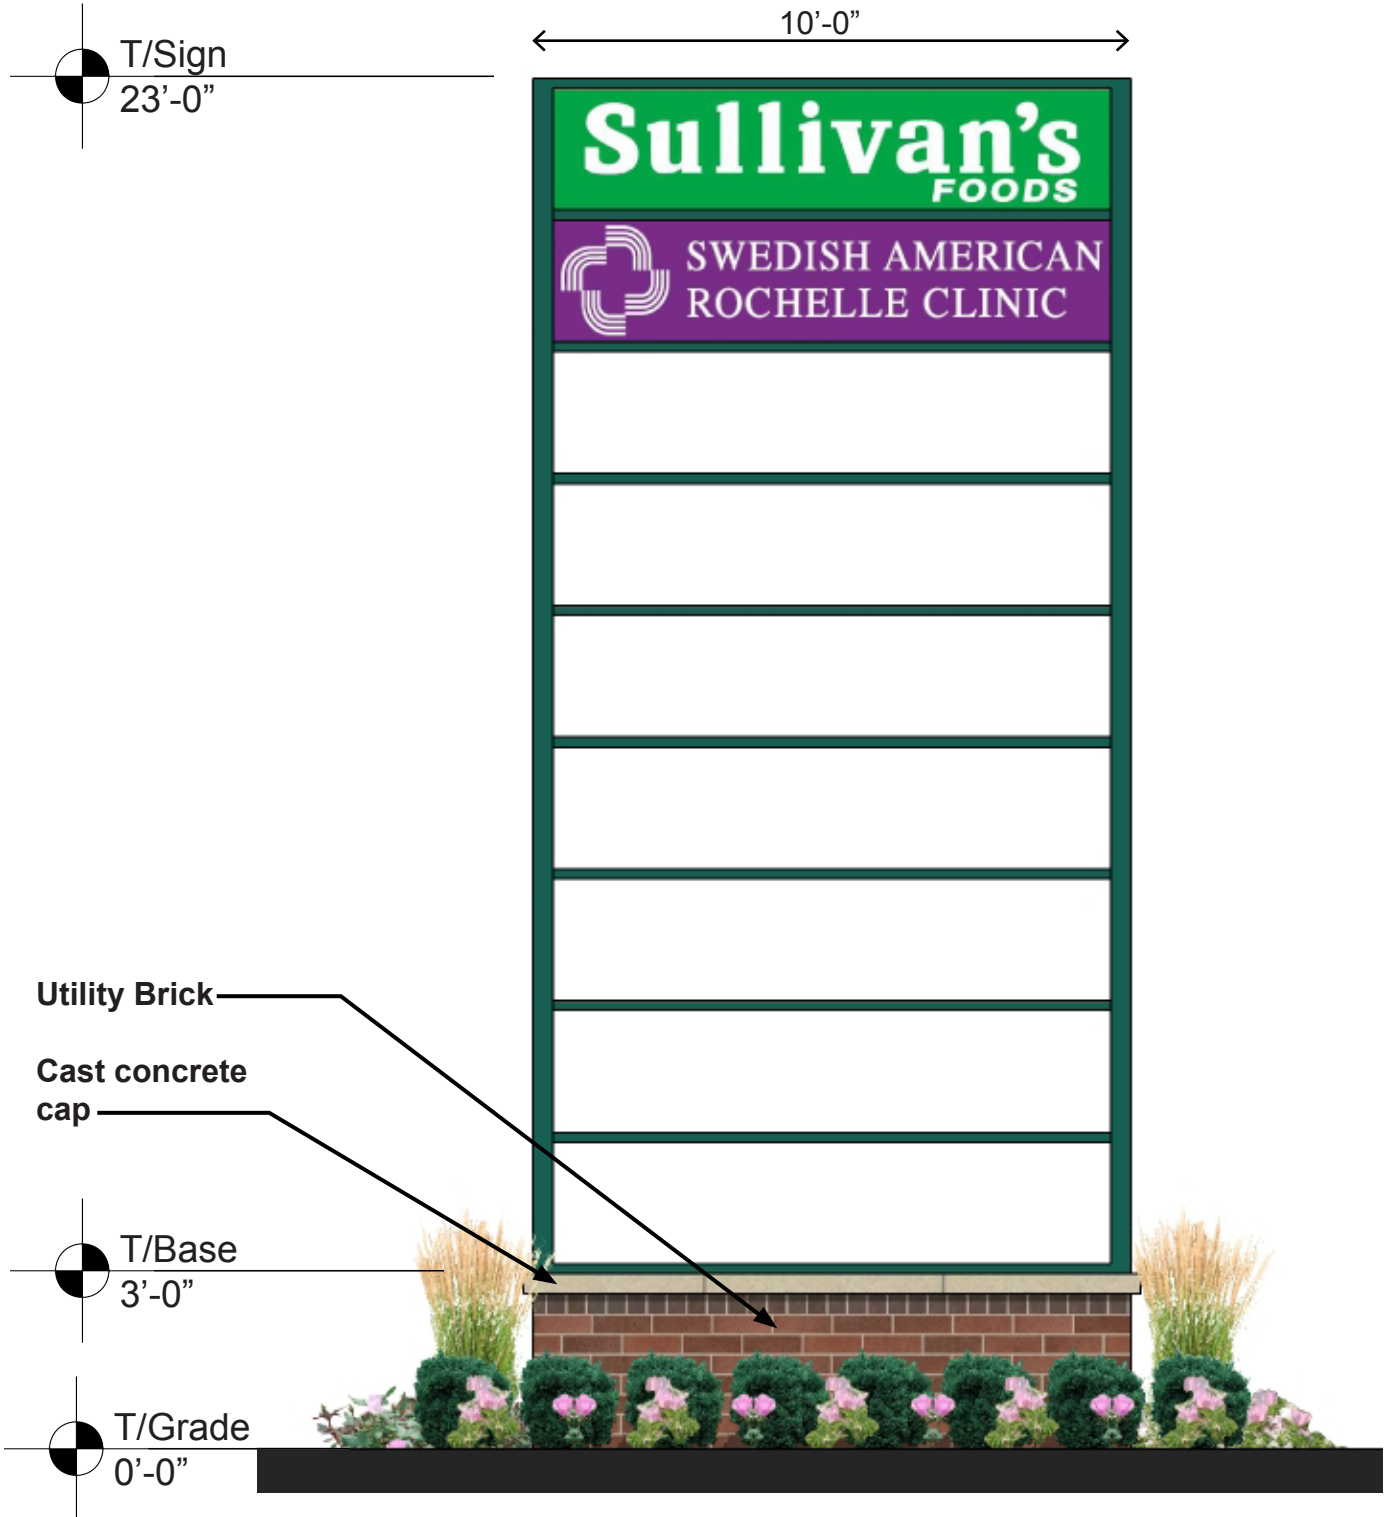

Eastern Monument

© COPYRIGHT BY SORCE ARCHITECTURE 2012 ALL RIGHTS RESERVED