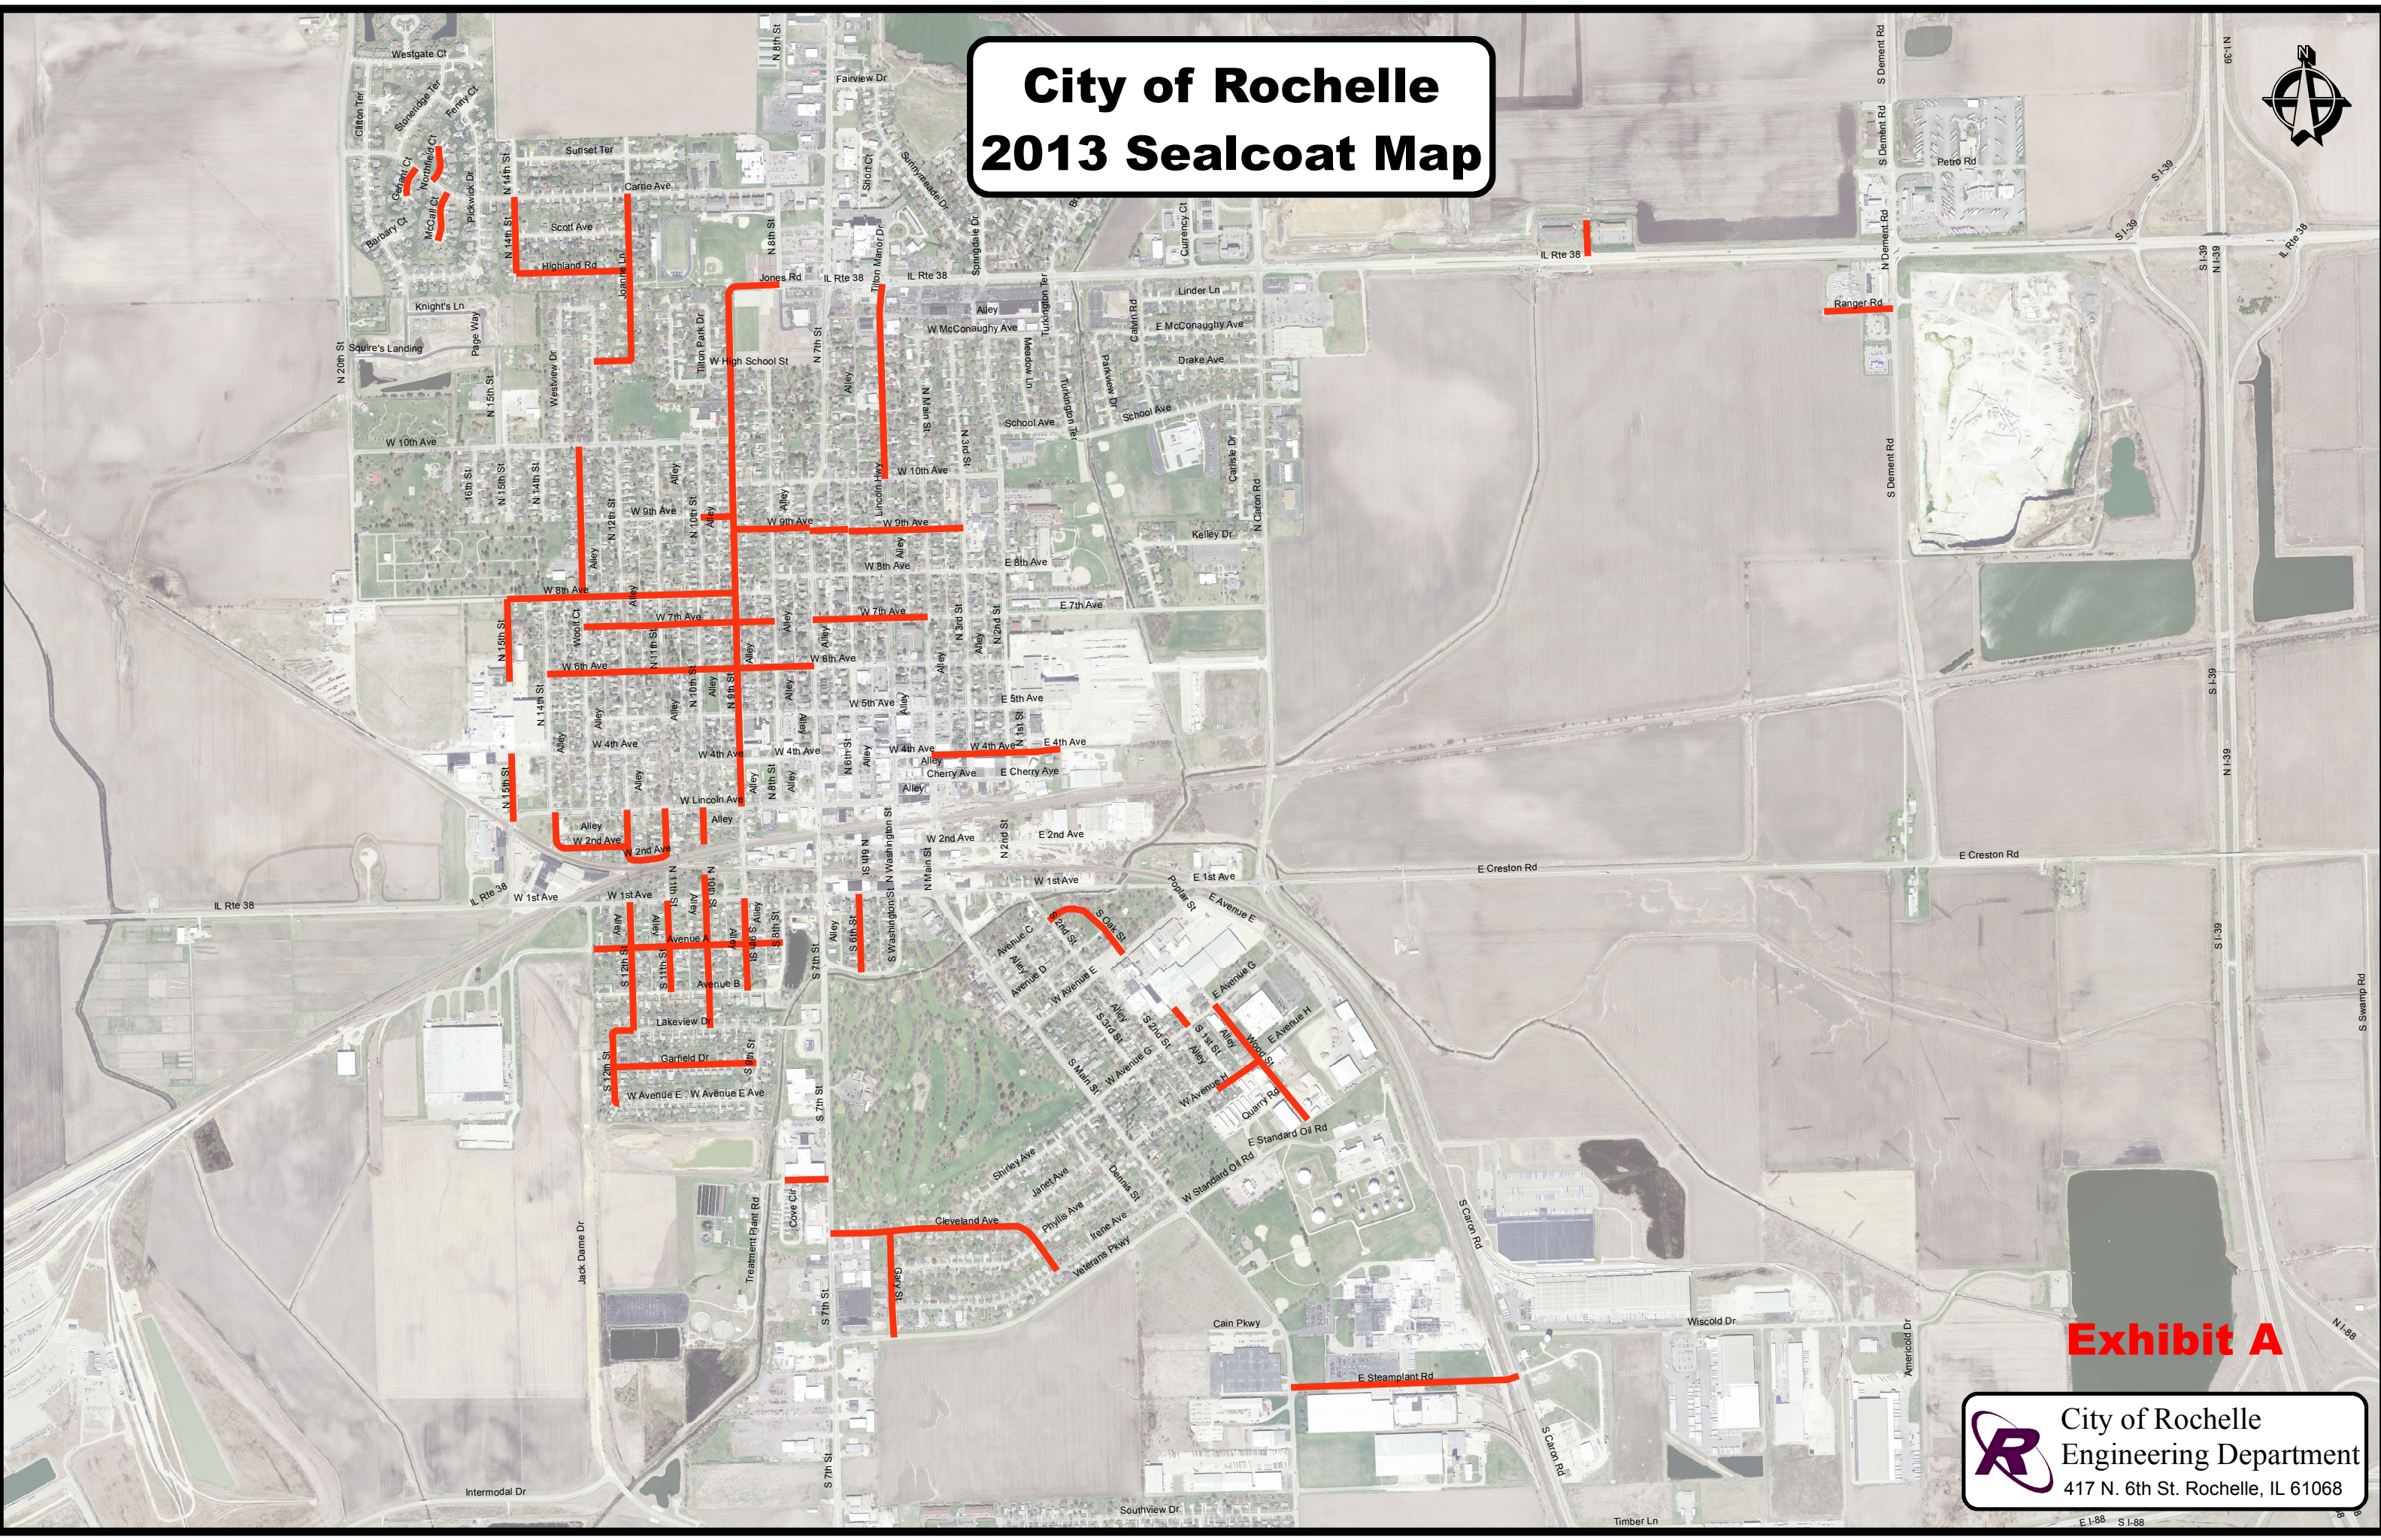

City of Rochelle 2013 Sealcoat Map

Exhibit A

 City of Rochelle
Engineering Department
417 N. 6th St. Rochelle, IL 61068