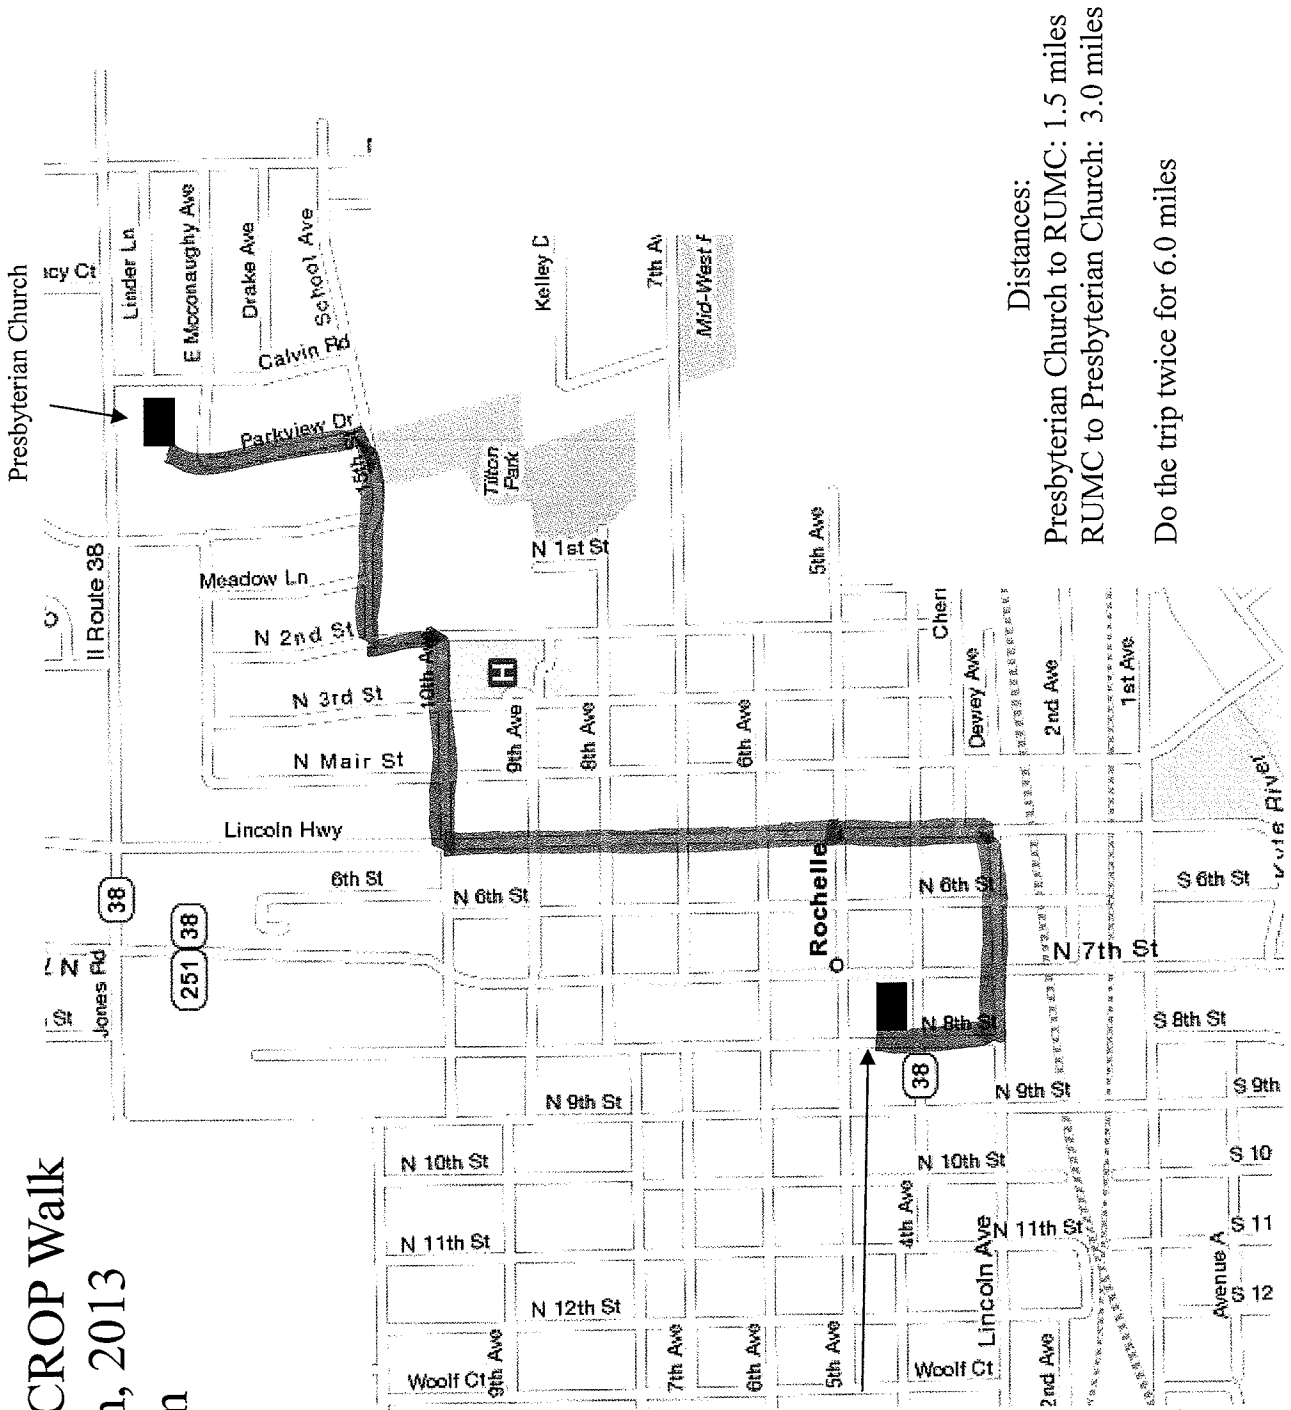

# Rochelle Area CROP Walk

September 29th, 2013  
1:30pm-4:30pm

United Methodist church  
(Rest stop with bath-rooms and snacks)

Distances:  
 Presbyterian Church to RUMC: 1.5 miles  
 RUMC to Presbyterian Church: 3.0 miles  
 Do the trip twice for 6.0 miles