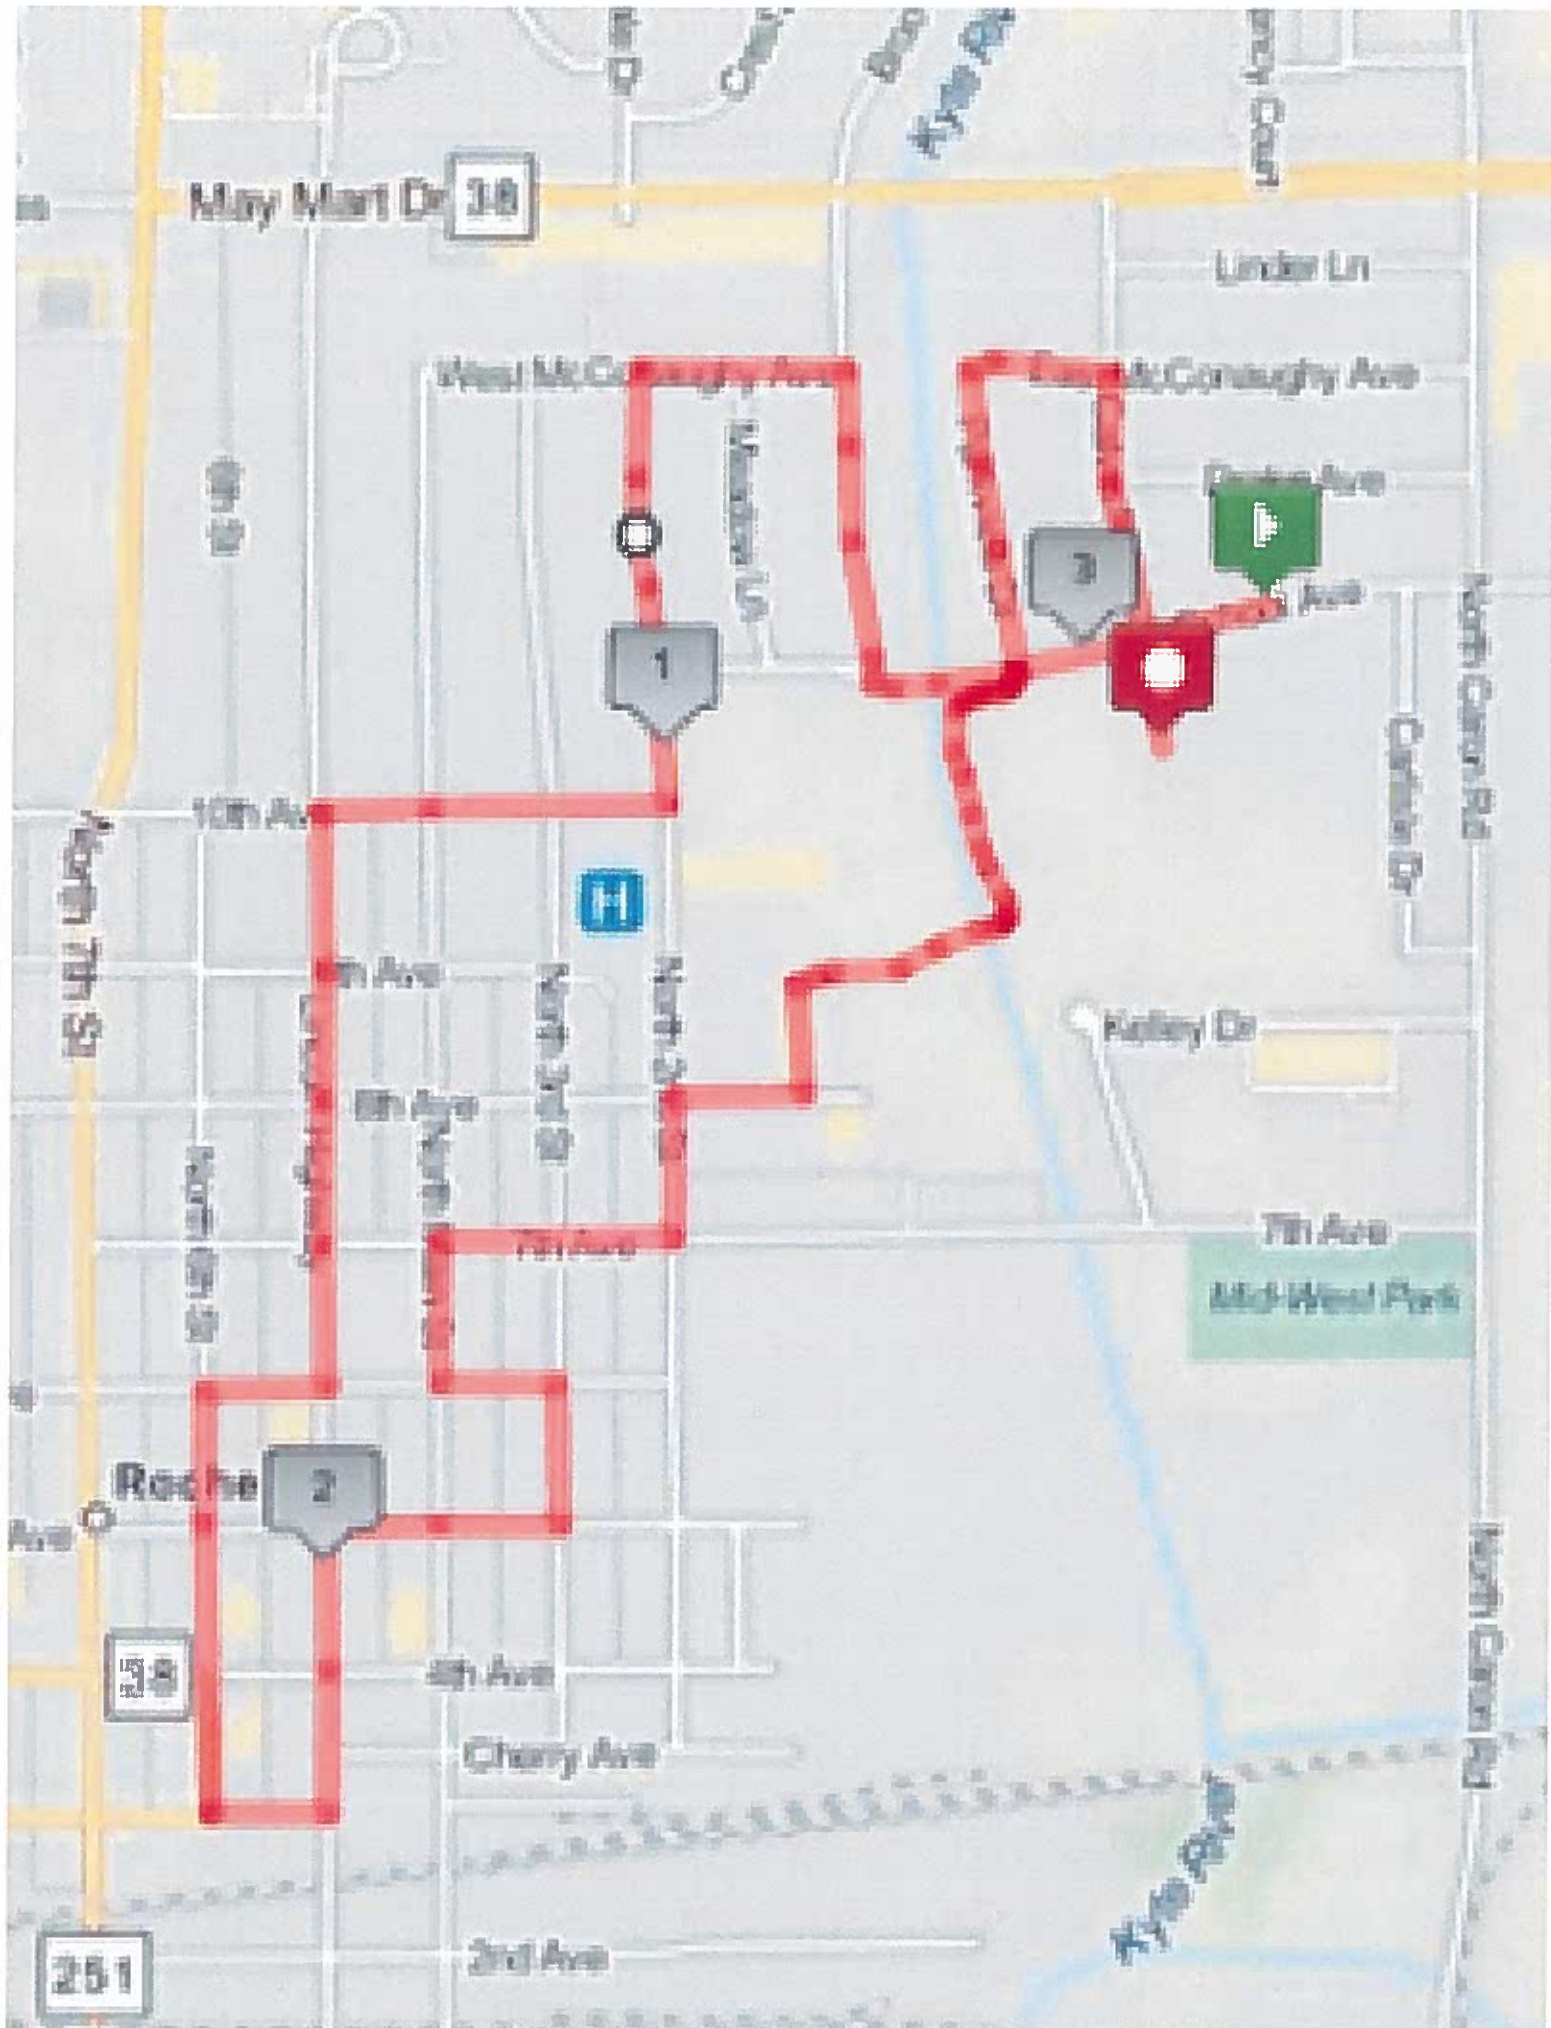

May Mart Dr 310

Linden Ln

West McCarty Ave

McCormack Ave

10th St

North 7th St

9th St

North 2nd St

North 3rd St

Outside Dr

North Canyon Rd

Fidelity Dr

7th Ave

Mid-West Park

North 4th St

North 5th St

Rock Ave

6th Ave

Cherry Ave

North Canyon Rd

3rd Ave

7th St

351