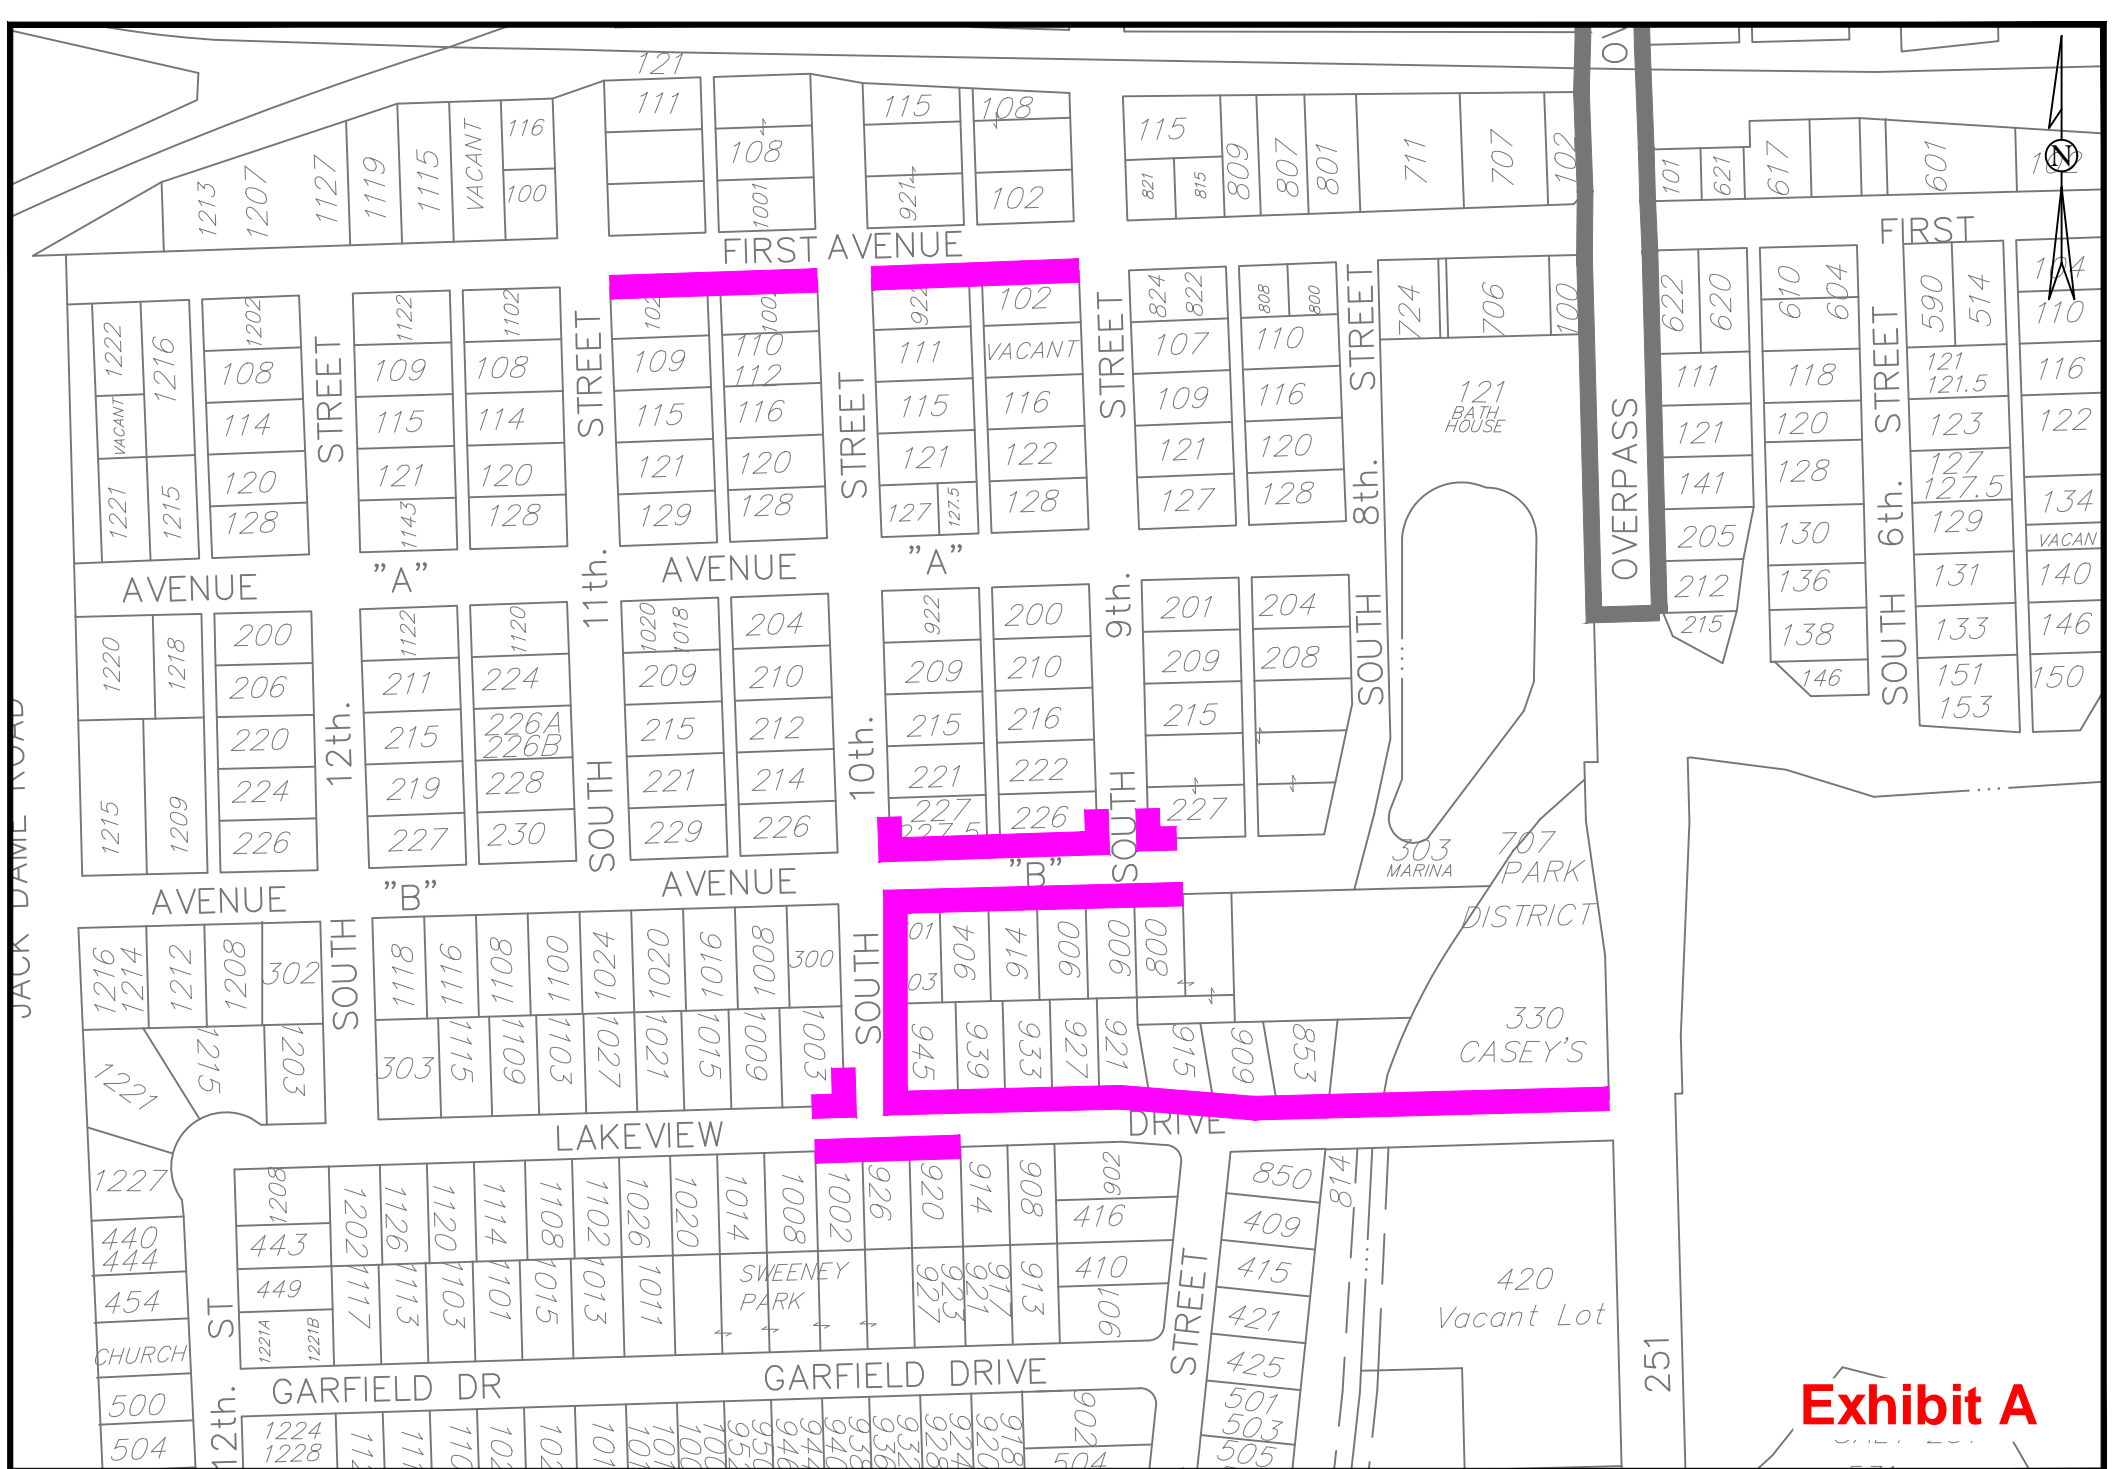

Exhibit A

City of Rochelle
 Engineering Department
 417 N. 6th St. Rochelle, IL 61068

Project
**2021
 Sidewalk Maintenance Program**

Location Map

Drawn by: CW	Date: 1/20/2021	Sheet No. 1 of 3
Checked by: ST	Revised:	

Exhibit A

City of Rochelle
 Engineering Department
 417 N. 6th St. Rochelle, IL 61068

Project
**2021
 Sidewalk Maintenance Program**

Location Map

Drawn by: CW	Date: 1/20/2021	Sheet No. 2 of 3
Checked by: ST	Revised:	

Exhibit A

City of Rochelle
Engineering Department
417 N. 6th St. Rochelle, IL 61068

Project

2021
Sidewalk Maintenance Program

Location Map

Drawn by: CW
Checked by: ST

Date: 1/20/2021
Revised:

Sheet No.
3 of 3