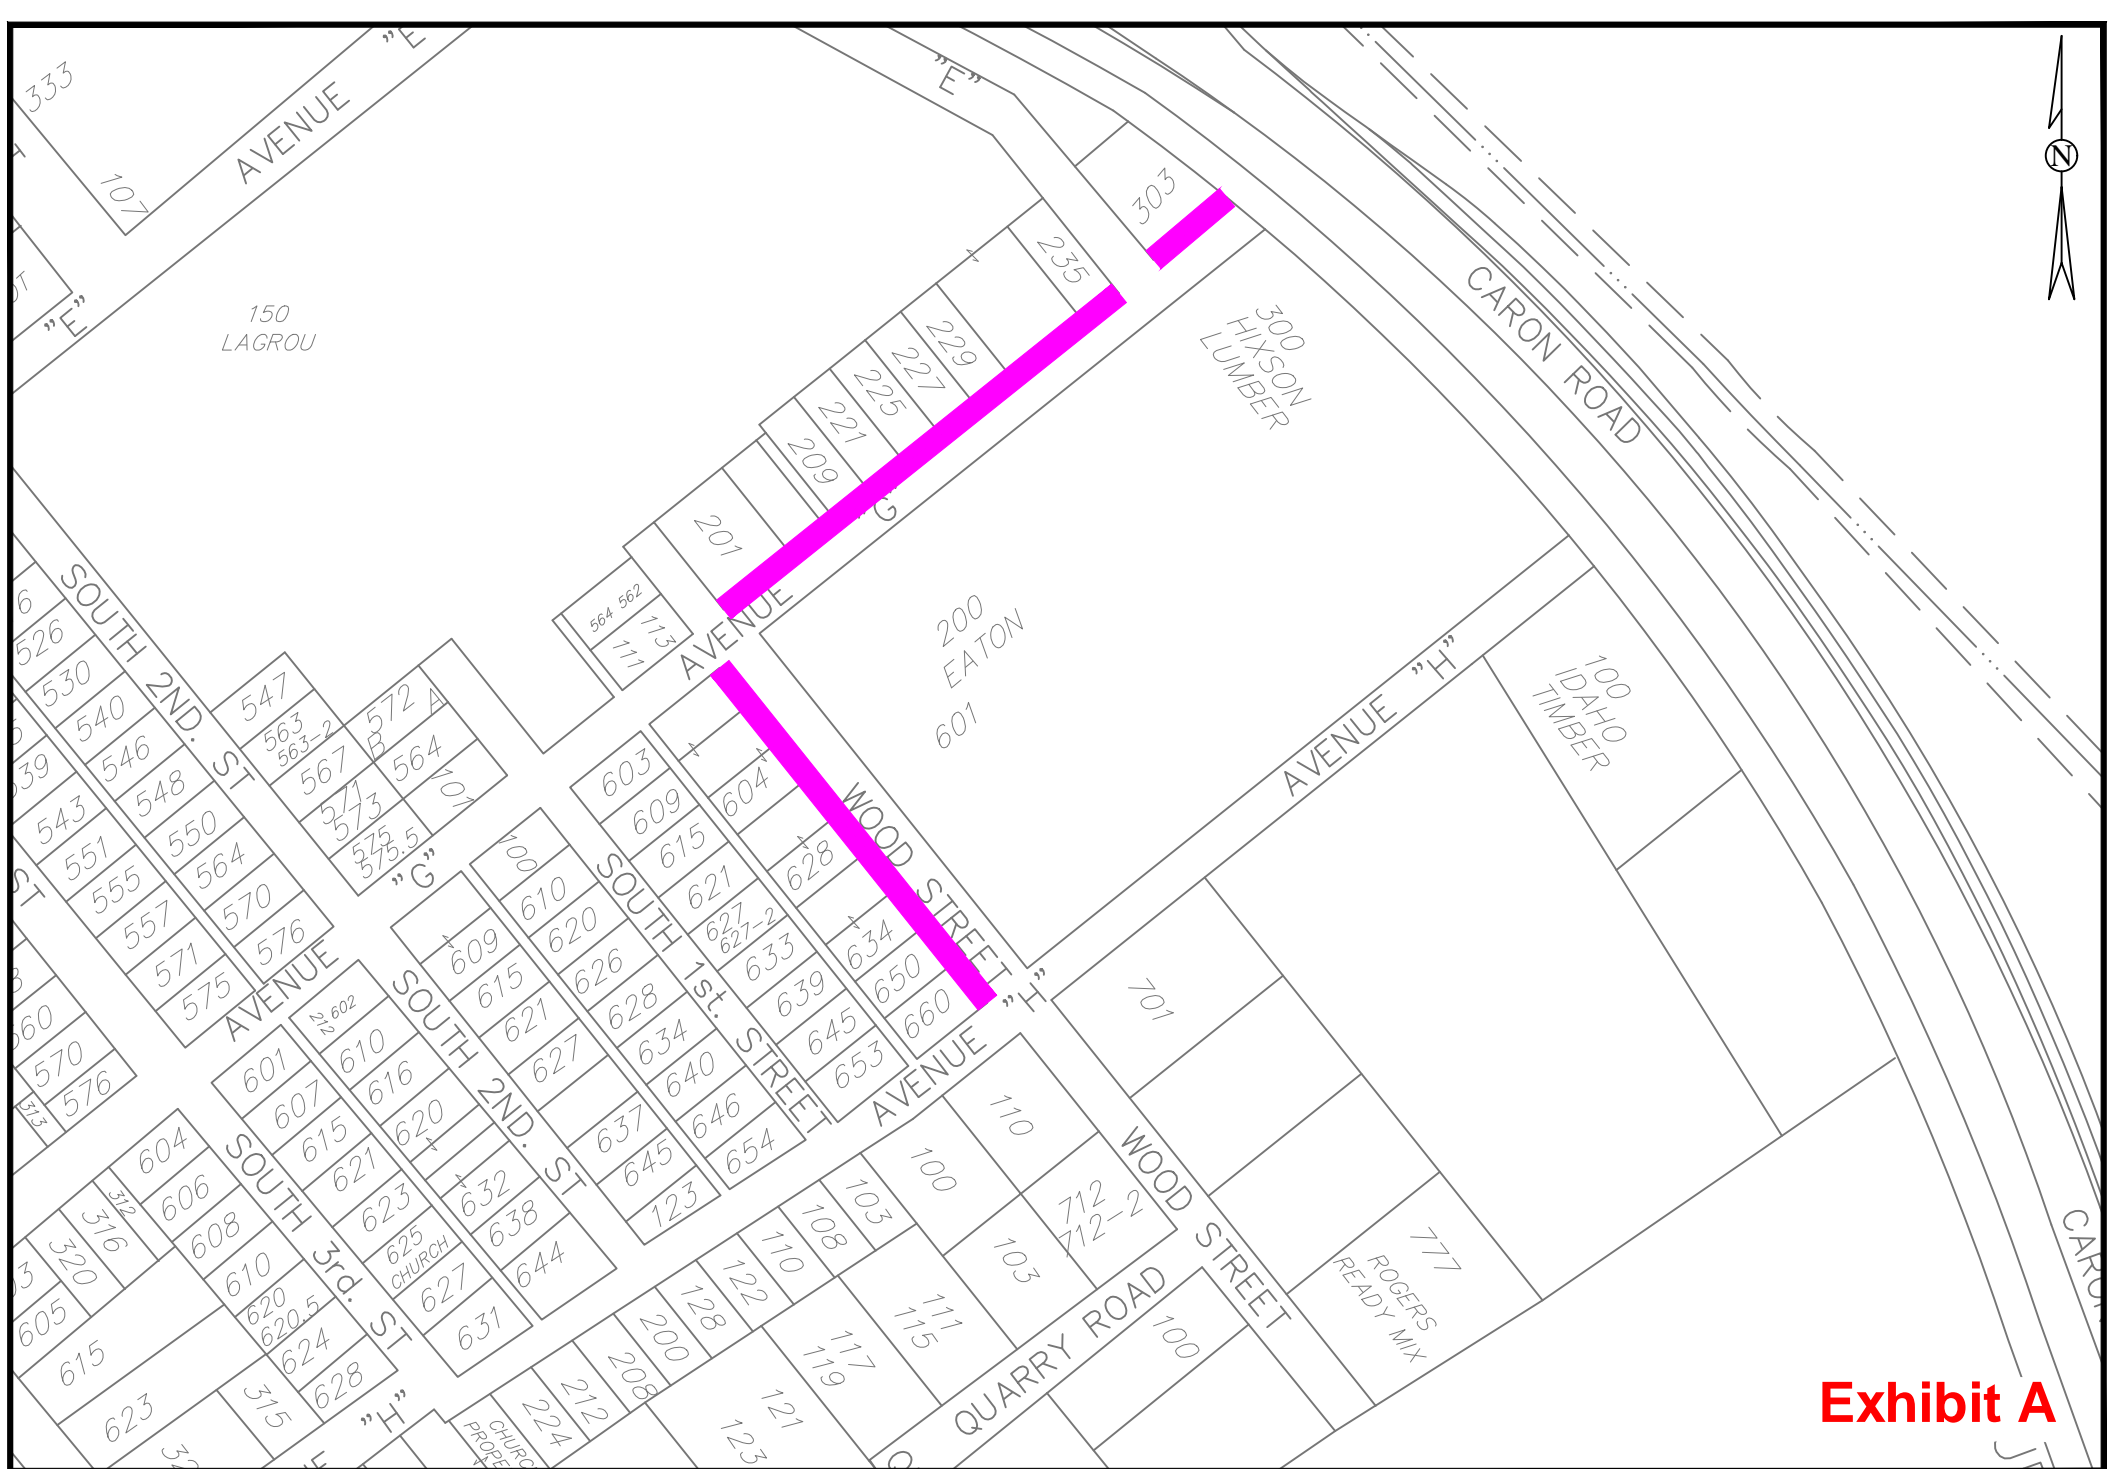

Exhibit A

City of Rochelle
 Engineering Department
 417 N. 6th St. Rochelle, IL 61068

Project
**2021
 Sidewalk Maintenance Program**

Location Map

Drawn by: CW	Date: 1/20/2021	Sheet No. 1 of 3
Checked by: ST	Revised:	

Exhibit A

City of Rochelle
 Engineering Department
 417 N. 6th St. Rochelle, IL 61068

Project
**2021
 Sidewalk Maintenance Program**

Location Map

Drawn by: CW	Date: 1/20/2021	Sheet No. 2 of 3
Checked by: ST	Revised:	

Exhibit A

City of Rochelle
Engineering Department
417 N. 6th St. Rochelle, IL 61068

Project

2021
Sidewalk Maintenance Program

Location Map

Drawn by: CW
Checked by: ST

Date: 1/20/2021
Revised:

Sheet No.
3 of 3