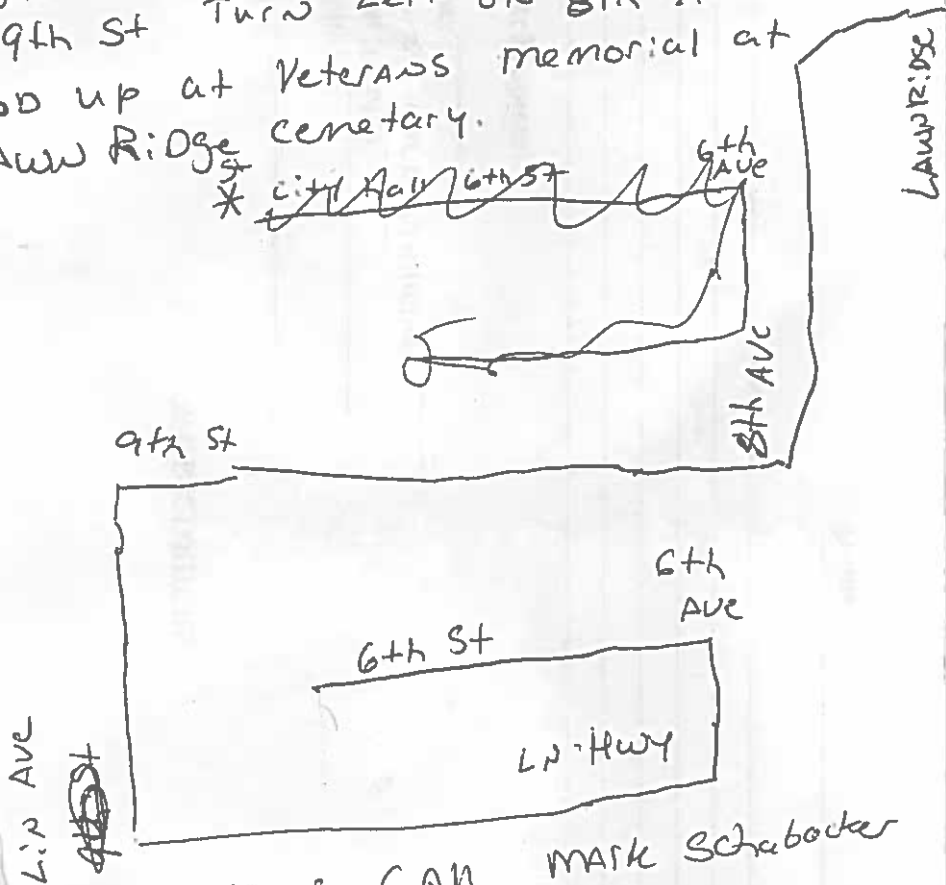

Memorial Day Parade Route.

MONDAY May 30th 2016

Start Time 10 AM.

City hall Facing North

6th St 6th Ave Turn ~~left~~ on 6th Ave
Turn right on Lincoln Highway Turn

Right on Lincoln Ave Turn Right on
9th St Turn Left on 8th Ave

End up at Veterans memorial at
Law Ridge cemetery.

Questions call MARK Schabacker
(815) 517-3279 or
(815) 562-3878 (VFW)