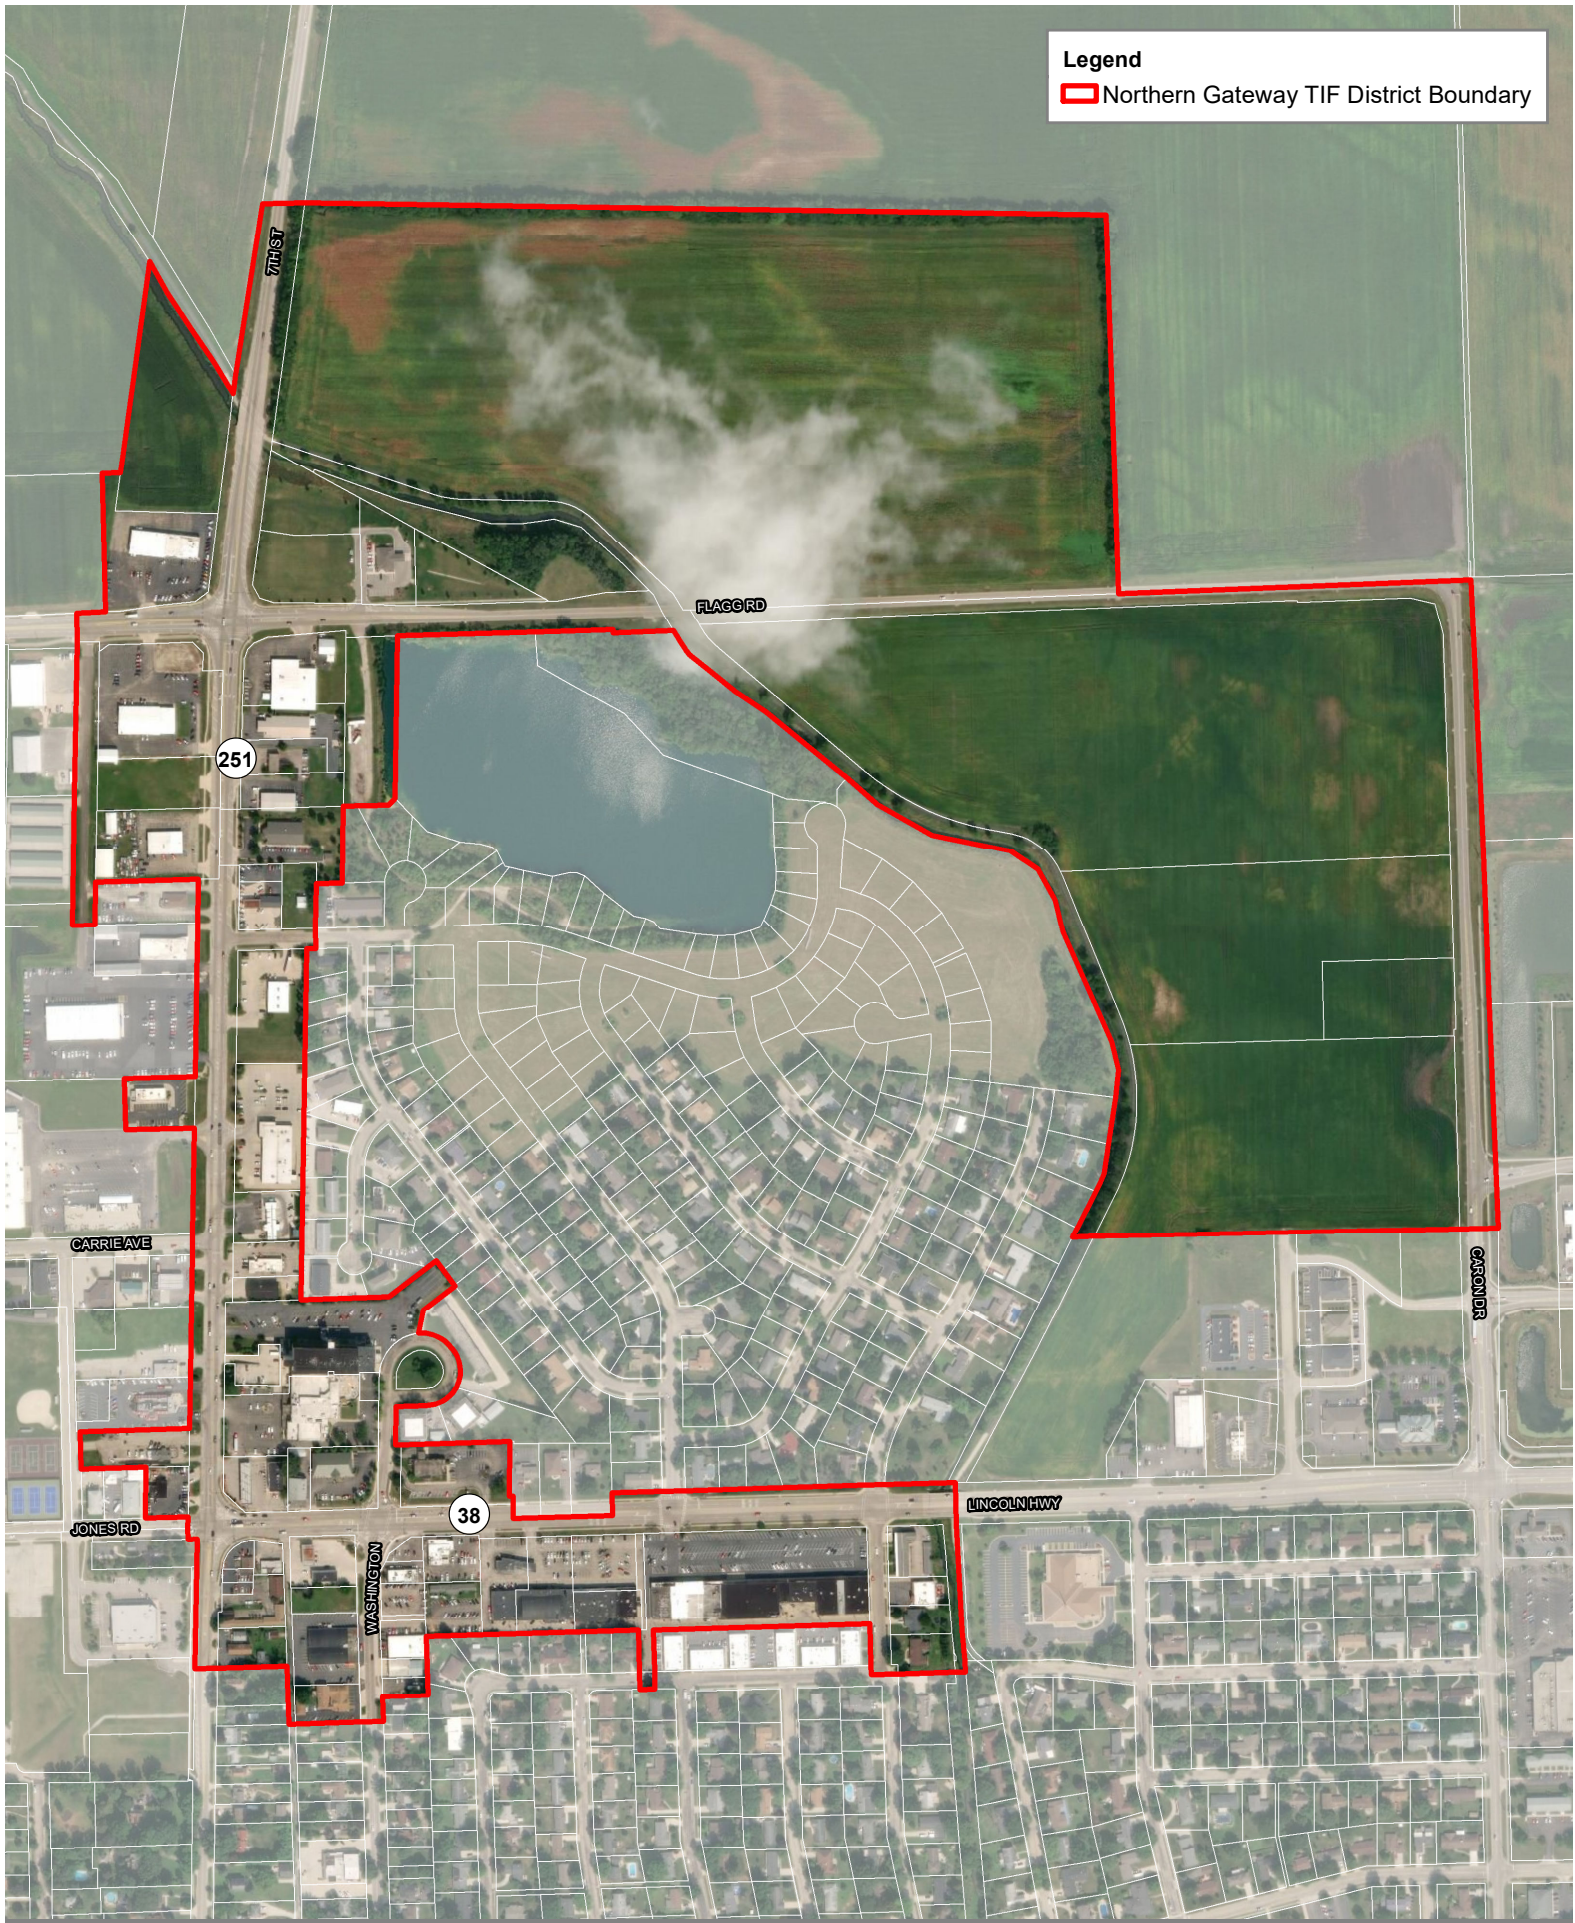

Legend

 Northern Gateway TIF District Boundary

EXHIBIT A - BOUNDARY MAP
NORTHERN GATEWAY TIF DISTRICT
Rochelle, IL

MORAN
ECONOMIC DEVELOPMENT