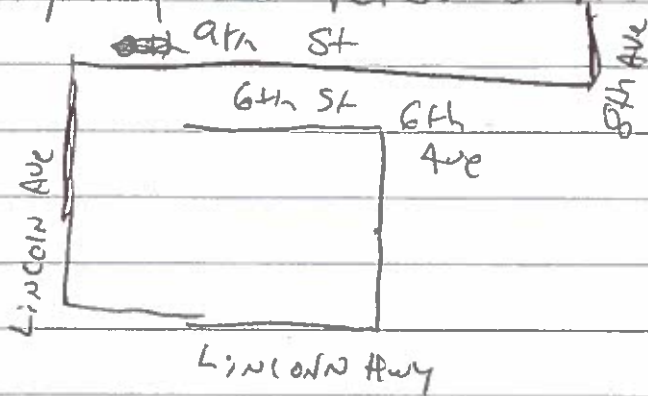

# Memorial Day Parade Route

Start at City Hall at 10 AM, Turn  
Right on Lincoln Highway, Turn Right at  
Lincoln Ave, turn Right on 9th St,  
Turn Left on 8th Ave, Ends at Law Rose  
Cemetery by the Veterans Memorial.