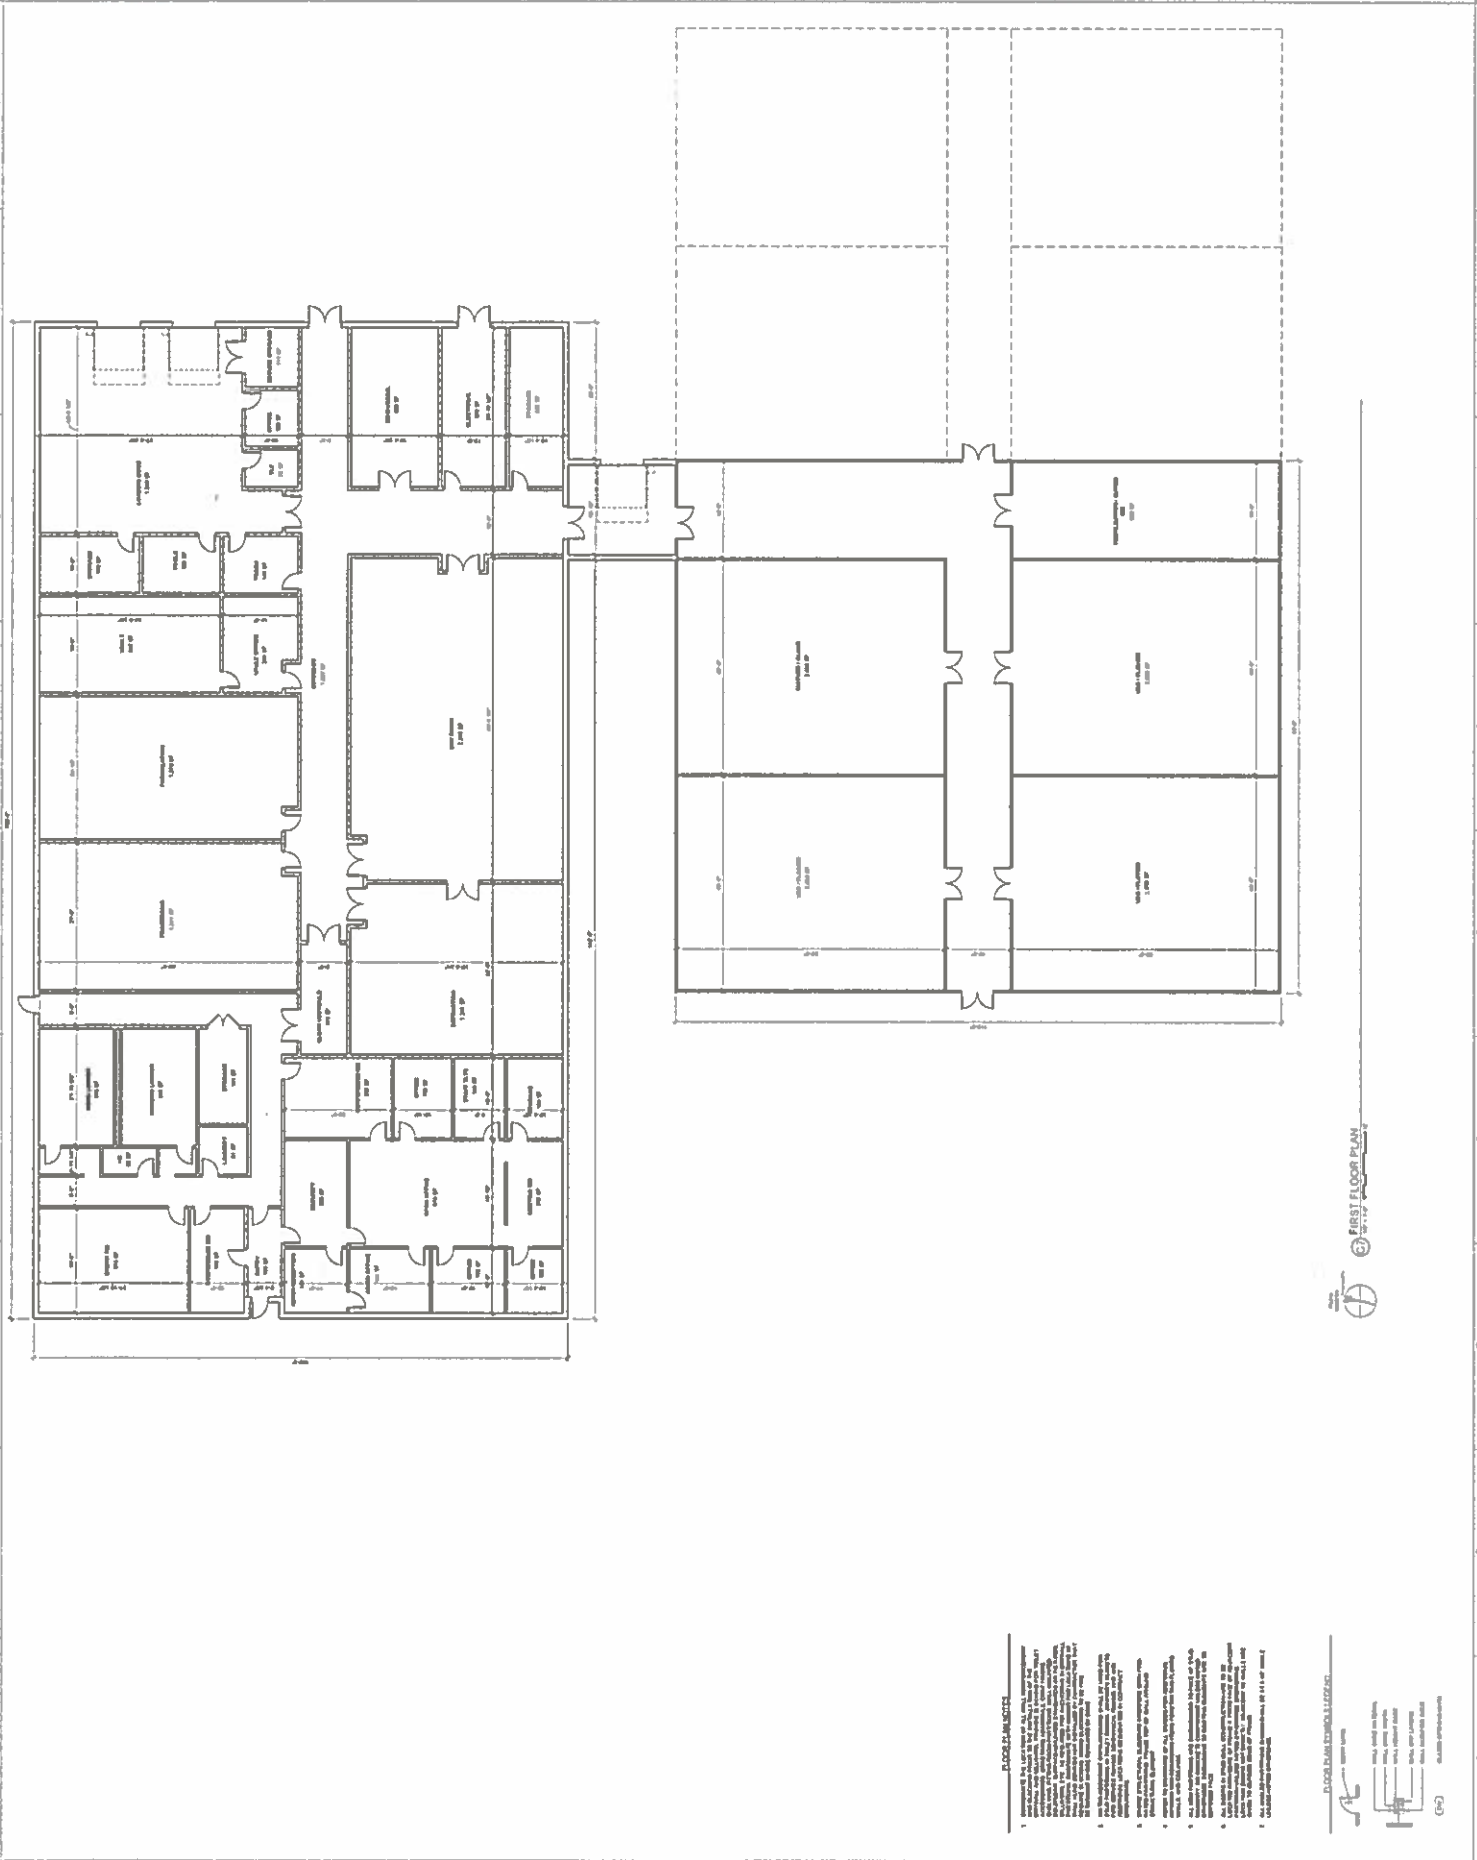

PRELIMINARY
- NOT FOR CONSTRUCTION

UPHOLD INC.
501 PINEHURST LANE
ROCKFORD, ILLINOIS 61107
PHONE: 815.396.1111
FAX: 815.396.1112
WWW.UPHOLDINC.COM

⑥ FIRST FLOOR PLAN
08/11/2011

(4)