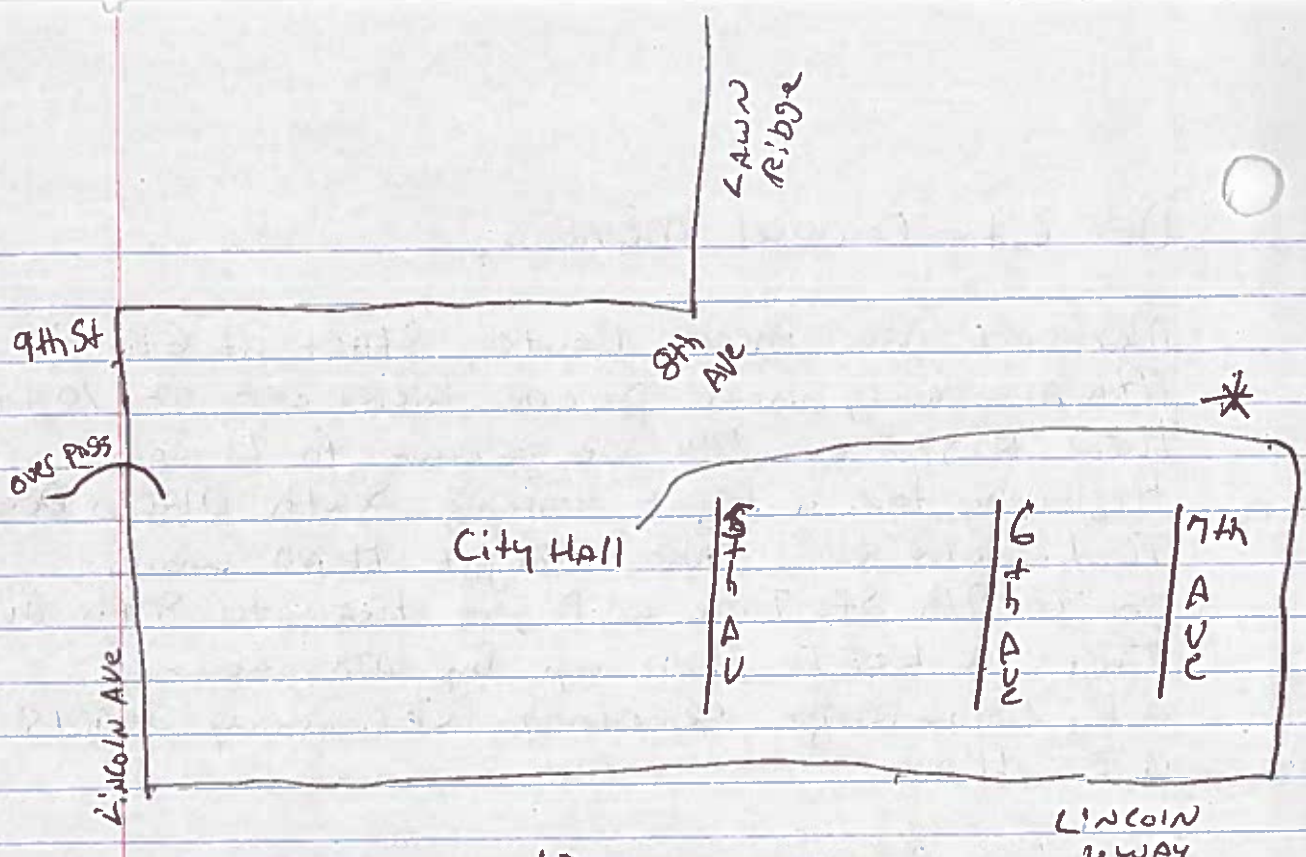

Dear City Council Members,

Memorial Day Parade Route, Start at 6th St. and
17th Ave. facing north parade Kicks off at 10 AM.
turn Right on 17th Ave go Down to Lincoln
Highway take a Right Heading South. MARCH Down
TO Lincoln Ave. TAKE a Right HEAD west,
go TO 9th St. TAKE a Right HEAD to 8th Ave
TAKE a LEFT END up By Museum
at Lawn Ridge Cemetery. Ceremony STARTS
AT 11 AM.

ANY QUESTIONS CAN
MARK G. SCHABACKER at (815) 517-3279

Map Drawn on Reverse Side

START Time 10 AM

Line up By 9:50 AM

MAY 26th 2014